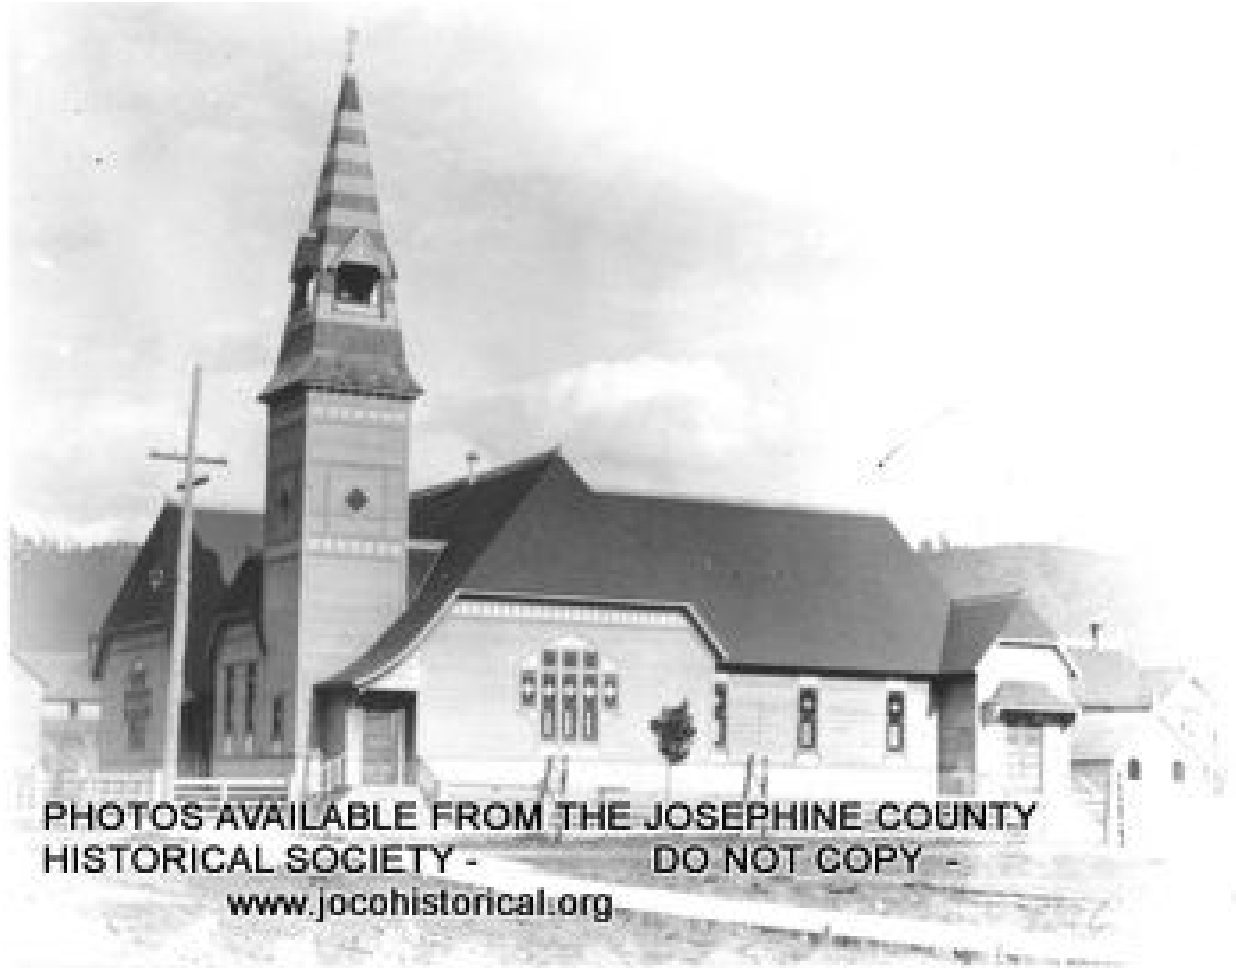

c7.26

c7.27