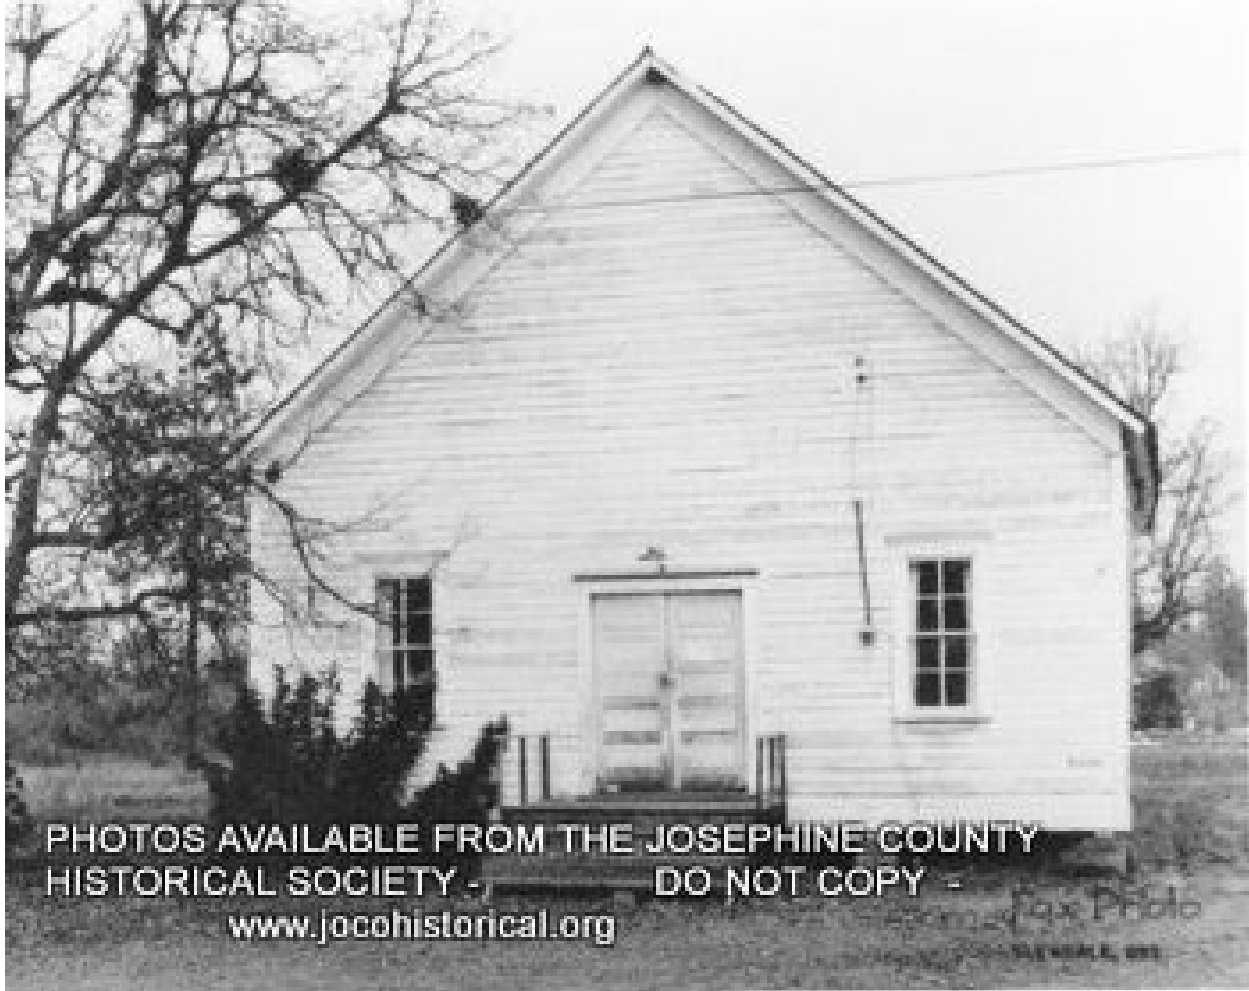

PHOTOS AVAILABLE FROM THE JOSEPHINE COUNTY
HISTORICAL SOCIETY - DO NOT COPY -
www.jocohistorical.org

Max Photo
© 2011, 2012