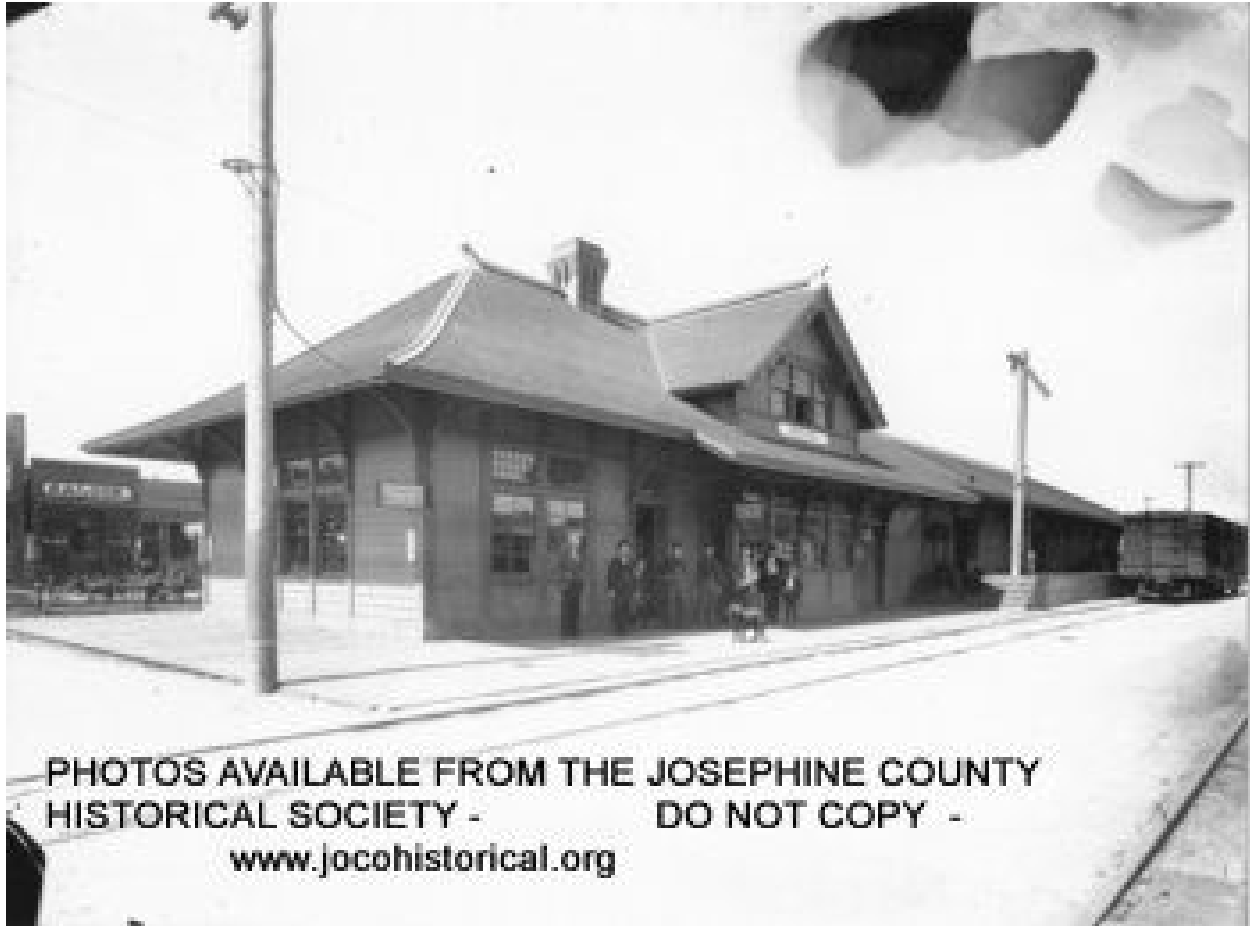

PHOTOS AVAILABLE FROM THE JOSEPHINE COUNTY
HISTORICAL SOCIETY - DO NOT COPY -
www.jocohistorical.org