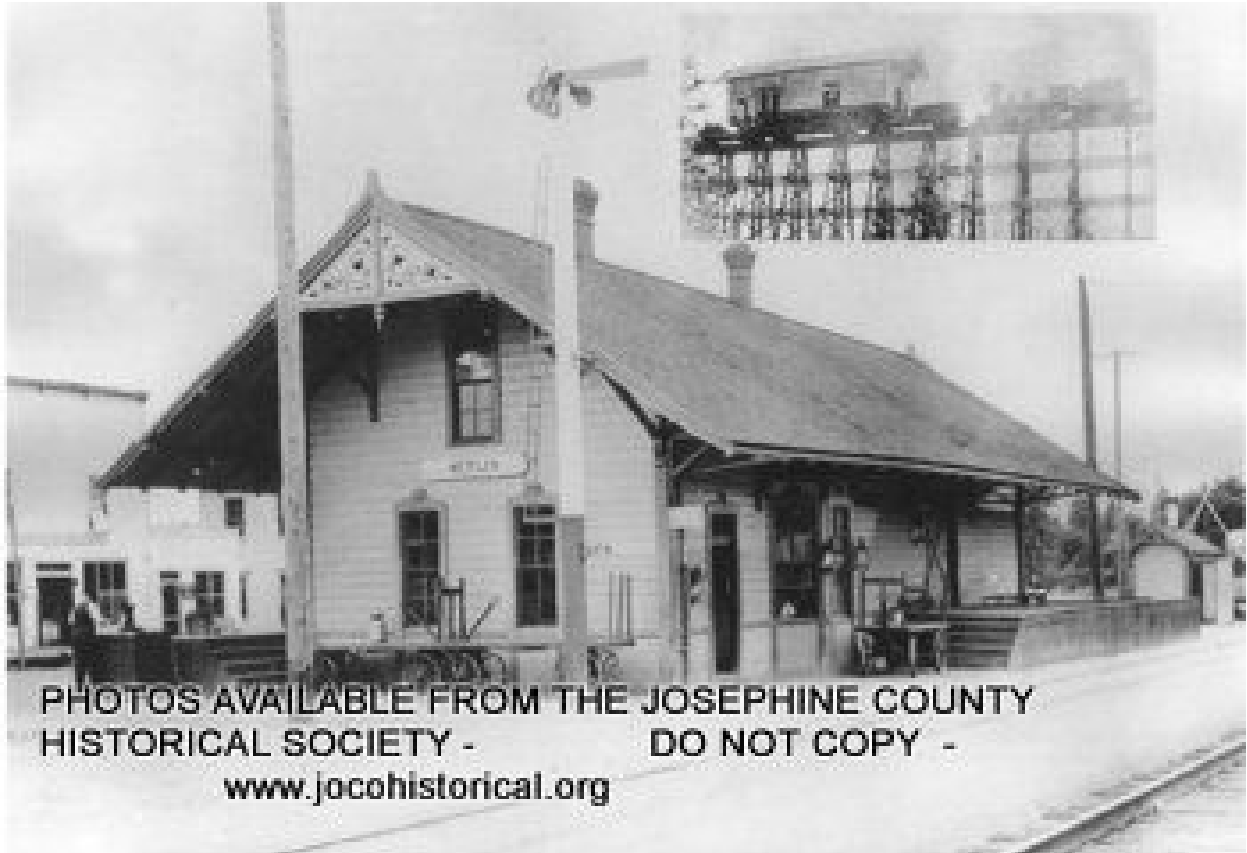

PHOTOS AVAILABLE FROM THE JOSEPHINE COUNTY
HISTORICAL SOCIETY - DO NOT COPY -
www.jocohistorical.org

r3.2

The S. P. Co's Depot, Green Pass, Oregon

PHOTOS AVAILABLE FROM THE JOSEPHINE COUNTY
HISTORICAL SOCIETY - DO NOT COPY -
www.jocohistorical.org