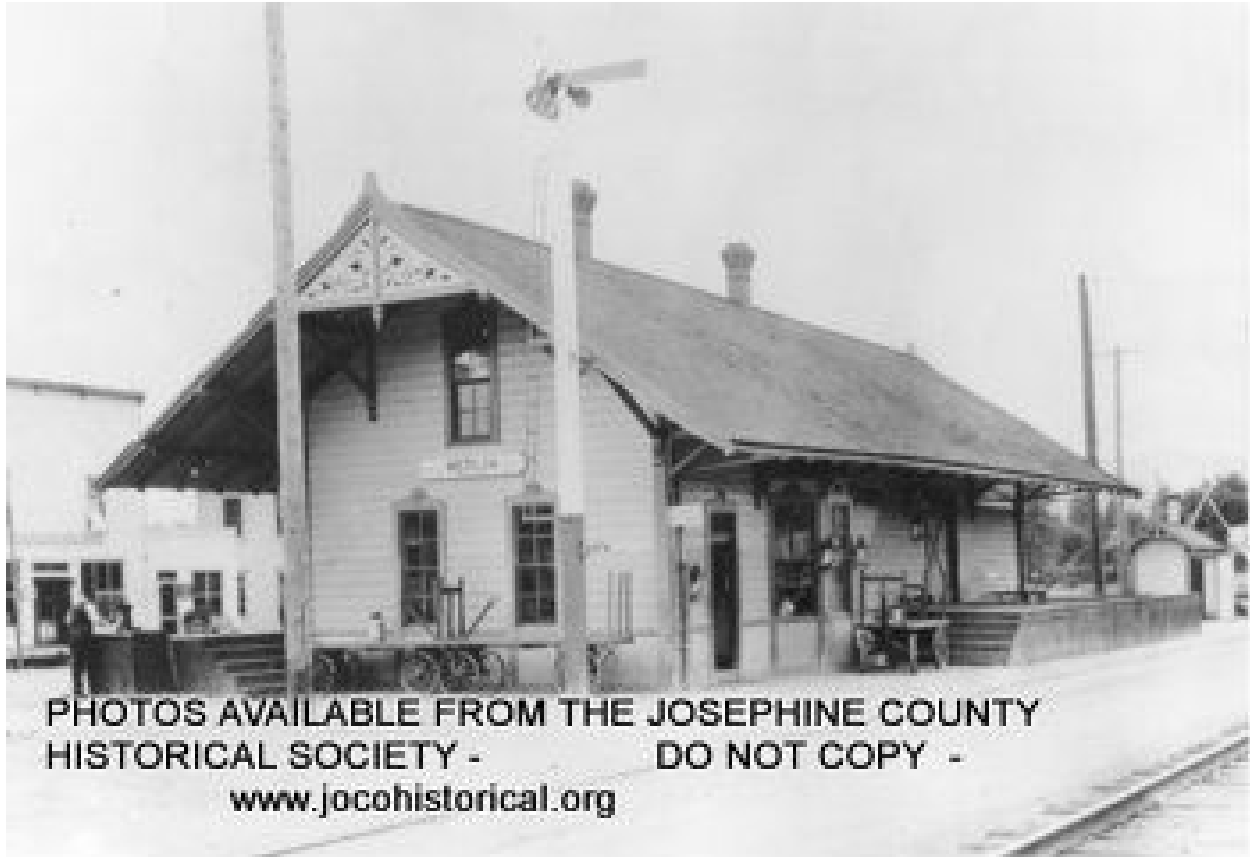

PHOTOS AVAILABLE FROM THE JOSEPHINE COUNTY
HISTORICAL SOCIETY - DO NOT COPY -
www.jocohistorical.org